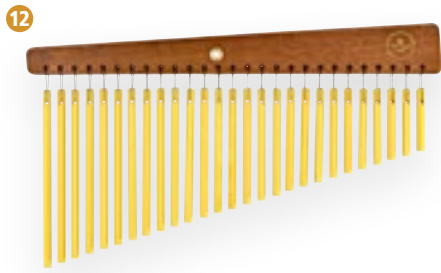

& DIDGERIDOOS

27 bars
CH27WB

Note C, 25.3"
DDPROFZC

Note D, 25.3"
DDPROFZD

Note C, 19.7"
DDPROFSC

Note D, 19.7"
DDPROFSD

16.0"
RS1S

24.0"
RS1M