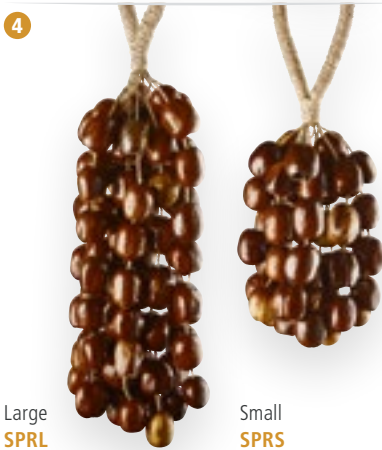

Large
SPRL

Small
SPRS