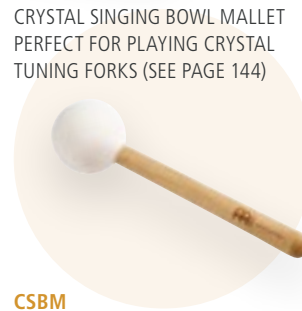

ACCESSORIES & CRYSTAL TUNING FORKS

Sonic Energy
Collection

8 CRYSTAL

TUNING FORKS

3 THERAPY TUNING FORK CHAKRA SET

CONTAINS TTF-E-PL (Crown Chakra), TTF-V (Brow Chakra), TTF-ME (Throat Chakra), TTF-E (Heart Chakra), TTF-S (Navel Chakra), TTF-M-SY (Sacral Chakra), TTF-E-SY (Root Chakra)
INCLUDES Therapy Tuning Fork Holder (TTF-HOLDER-7); 7 x Cotton Bag

4 THERAPY TUNING FORK SET, 16 PCS.

CONTAINS TTF-CH, TTF-E, TTF-E-PL, TTF-E-SI, TTF-E-SY, TTF-J, TTF-M-SI, TTF-M-SY, TTF-MA, TTF-ME, TTF-N, TTF-S, TTF-SA, TTF-SE, TTF-U, TTF-V
INCLUDES Therapy Tuning Fork Holder (TTF-HOLDER-16); 16 x Cotton Bag

5 THERAPY TUNING FORK SET, 27 PCS.

CONTAINS TTF-CH, TTF-E, TTF-E-GEO, TTF-E-HY, TTF-E-PL, TTF-E-SI, TTF-E-SY, TTF-J,

TTF-M-AR, TTF-M-CU, TTF-M-K, TTF-M-MC, TTF-M-SI, TTF-M-SP, TTF-M-SY, TTF-MA, TTF-ME, TTF-N, TTF-PL, TTF-S, TTF-SA, TTF-SE, TTF-SF, TTF-U, TTF-V, TTF-128, TTF-256
INCLUDES Therapy Tuning Fork Holder (TTF-HOLDER-27); 27 x Cotton Bag

6 NATURAL PITCH THERAPY TUNING FORK & STANDARD PITCH THERAPY TUNING FORK

SIZE 6.5"
MATERIAL Premium nickel plated steel
TUNING **TTF-432**: 432 Hz (Natural Pitch)
TTF-440: 440 Hz (Standard Pitch)
INCLUDES Cotton Bag

7 THERAPY TUNING FORK HOLDERS

SIZES **TTF-HOLDER-1**: For 1 tuning fork
TTF-HOLDER-2: For 2 tuning forks
TTF-HOLDER-7: For 7 tuning forks

TTF-HOLDER-16: For 16 tuning forks
TTF-HOLDER-27: For 27 tuning forks

MATERIAL Beech wood

8 CRYSTAL TUNING FORKS

SIZES **CTF440C20, CTF440F20**: 0.79" / 20 mm diameter, 15" / 38 cm length
CTF440C16, CTF440F16: 0.63" / 16 mm diameter, 17.7" / 45 cm length

MATERIAL Gemstone (Quartz)
TUNING A4/a' 440 Hz

CTF440C20: C4 ~261.63 Hz
CTF440F20: F4 ~349.23 Hz
CTF440C16: C3 ~130.81 Hz
CTF440F16: F3 ~174.61 Hz