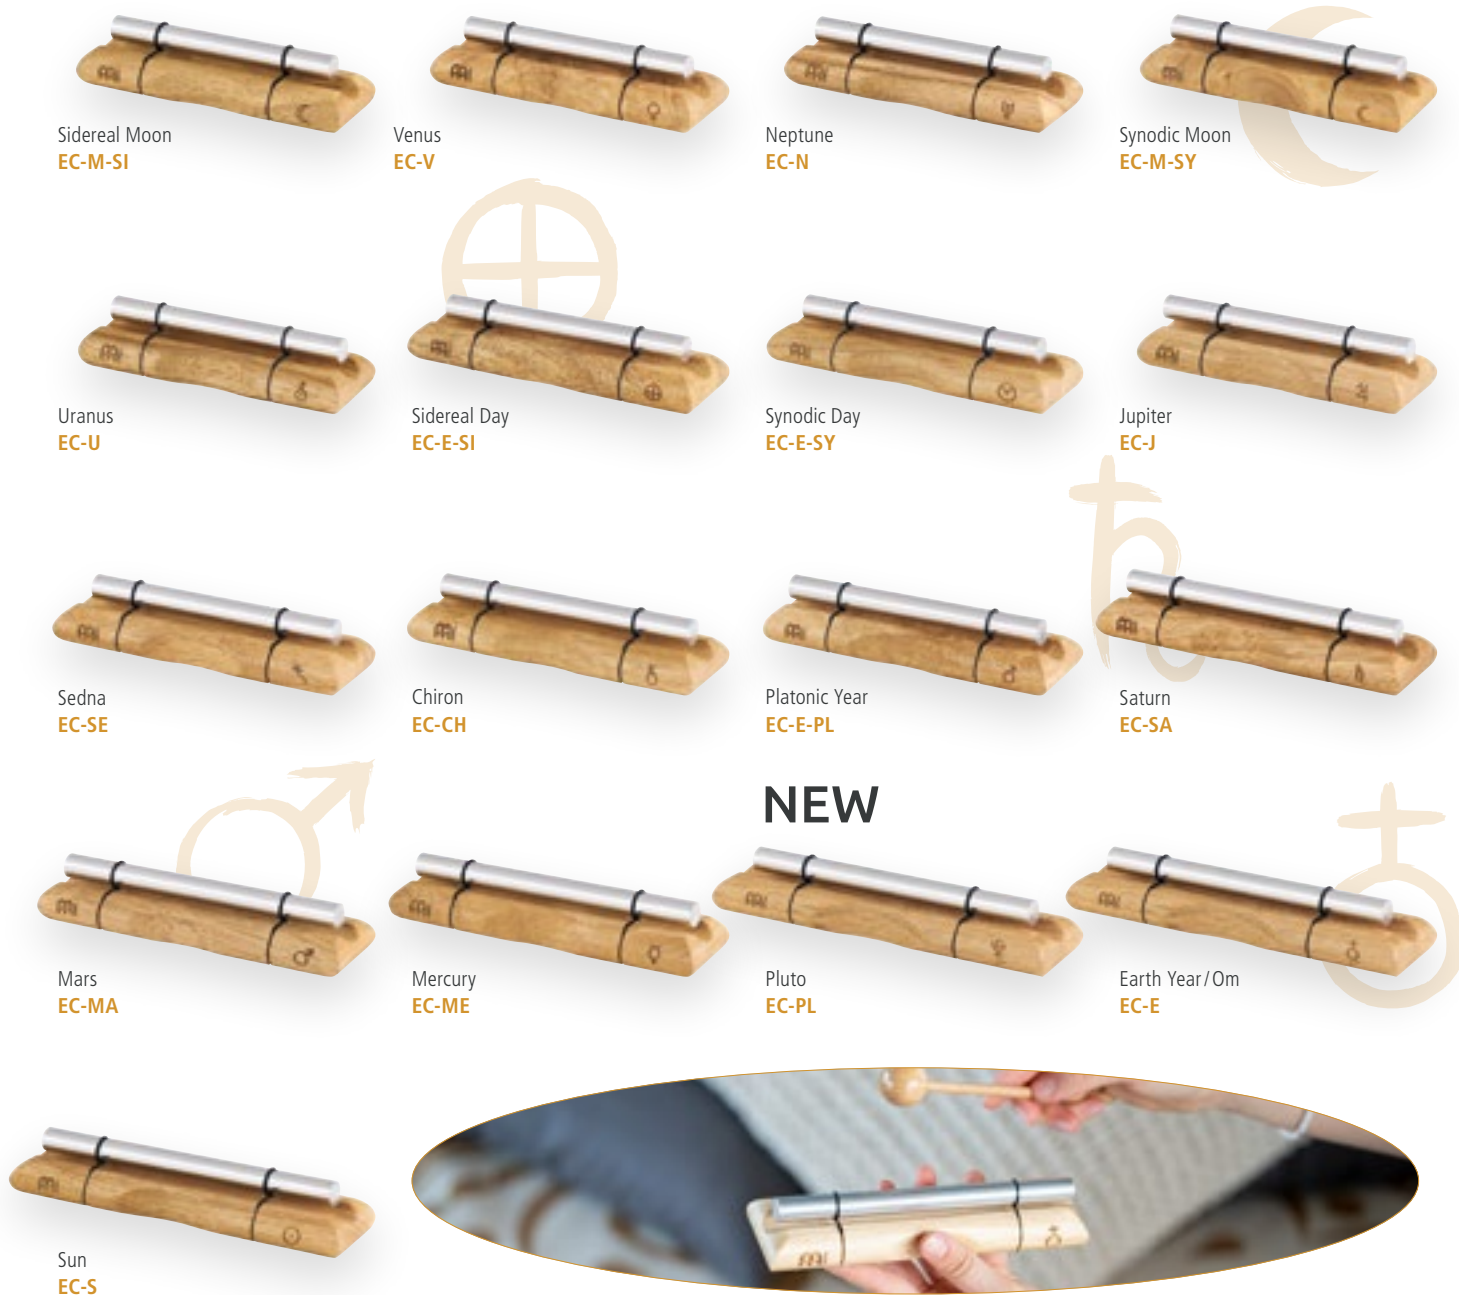

PLANETARY TUNED ENERGY CHIMES

1 BASED ON THE CALCULATIONS OF HANS COUSTO (THE COSMIC OCTAVE)

1 PLANETARY TUNED ENERGY CHIMES

MATERIAL Silver anodized aluminum alloy
TUNING **CH:** Chiron, 2765.76 Hz / F7
E: Earth Year/Om, 2177.60 Hz / C#7
E-PL: Platonic Year, 2752.96 Hz / F7
E-SI: Sidereal Day, 3115.36 Hz / G7
E-SY: Synodic Day, 3106.88 Hz / G7
J: Jupiter, 2937.28 Hz / F#7
M-SI: Sidereal Moon, 3638.88 Hz / A#7
M-SY: Synodic Moon, 3366.72 Hz / G#7
MA: Mars, 2315.52 Hz / D7
ME: Mercury, 2260.32 Hz / C#7
N: Neptune, 3383.04 Hz / G#7
PL: Pluto, 2250.24 Hz / C#7
S: Sun, 2019.52 Hz / B6
SA: Saturn, 2365.60 Hz / D7
SE: Sedna, 2905.60 Hz / F#7
U: Uranus, 3317.76 Hz / G#7
V: Venus, 3539.68 Hz / A7

FEATURES Handcrafted masterpiece made in Thailand
Exact fine tuning
Heat-branded logo and tuning info
INCLUDES Wooden beater

2 ENERGY CHIMES 16-PIECE SET-UP

CONTAINS EC-CH, EC-E, EC-E-PL, EC-E-SI, EC-E-SY, EC-J, EC-M-SI, EC-M-SY, EC-MA, EC-ME, EC-N, EC-S, EC-SA, EC-SE, EC-U, EC-V
INCLUDES 16 x wooden beater

3 ENERGY CHIMES CHAKRA SET

CONTAINS EC-E-PL (Crown Chakra), EC-V (Brow Chakra), EC-ME (Throat Chakra), EC-E (Heart Chakra), EC-S (Navel Chakra), EC-M-SY (Sacral Chakra), EC-E-SY (Root Chakra)
INCLUDES 7 x wooden beater

4 FLOWER OF LIFE ENERGY CHIME

MATERIAL Silver anodized aluminum alloy
TUNING 2048 Hz / C7
FEATURES Handcrafted masterpiece made in Thailand
Exact fine tuning
Heat-branded logo and tuning info
INCLUDES Wooden beater

5 ENERGY CHIME CASE

SIZE For 8 energy chimes
MATERIALS Inner material foam
Outer material leatherette
FEATURES For safe and easy transportation