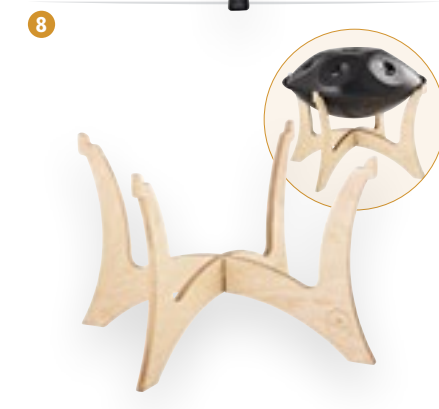

7

HPR

8

HPWS

2 HANDPAN HARDCASE

SIZE 23.5" diameter, 12" height
MATERIALS Special molded ABS and EVA material
FEATURES Ergonomic handle; Rain waterproof; Removable shoulder straps
INCLUDES Pocket Bag
Carabiner