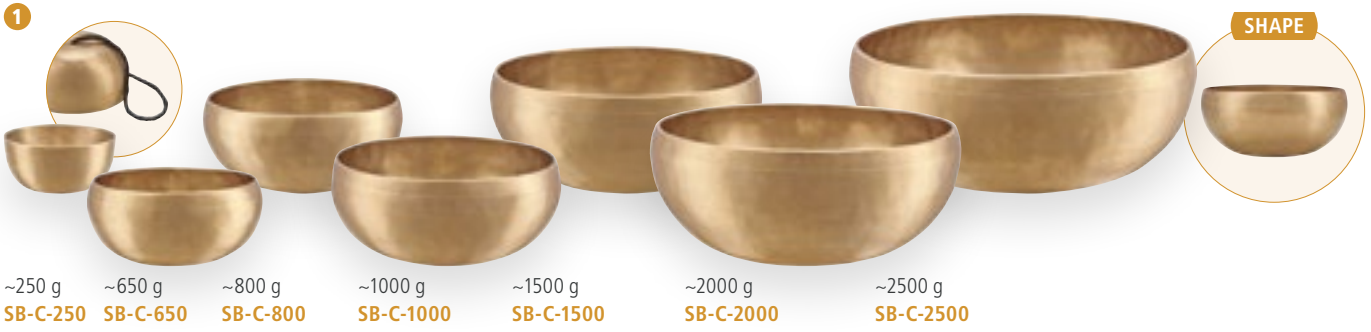

SINGING BOWLS

1 COSMOS THERAPY SERIES SINGING BOWLS

DIMENSIONS **SB-C-250**: ~3.7" diameter; ~250 g
SB-C-650: ~5.8" diameter; ~650 g
SB-C-800: ~6.6" diameter; ~800 g
SB-C-1000: ~7.6" diameter; ~1000 g
SB-C-1500: ~9.0" diameter; ~1500 g
SB-C-2000: ~10.3" diameter; ~2000 g
SB-C-2500: ~11.5" diameter; ~2500 g

MATERIAL Special bronze alloy
FEATURES Ideal for yoga and meditation; Generates a sustained deep tone that will fill a room with ambient sounds; Handcrafted masterpiece made in India; Engraved logo
INCLUDES Corresponding cover and felt ring

2 SUCTION HOLDERS

SIZES **SBSHS**: Small (6.3")
SBSHM: Medium (7.9")
MATERIALS Beech handle; PVC suction pad

FEATURES Direct healing vibrations to specific areas of the body; Perfect for therapeutic use
SBSHS: For singing bowls up to 650 g
SBSHM: For singing bowls from 700 g to 1500 g

3 COSMOS THERAPY SERIES SUCTION HOLDER SINGING BOWL SET

CONTAINS SB-C-1500, SB-C-650
FEATURE Perfect for therapeutic use
INCLUDES Corresponding covers and felt rings
Suction Holders (SBSHS, SBSHM)
Resonant Mallet (SB-RM-LE)

4 COSMOS THERAPY SERIES SINGING BOWL SETS

CONTAINS **SB-C-2700**: SB-C-250, SB-C-650, SB-C-800, SB-C-1000
SB-C-3800: SB-C-800, SB-C-1000, SB-C-2000

SB-C-4750: SB-C-250, SB-C-1000, SB-C-1500, SB-C-2000

INCLUDES Corresponding covers and felt rings
SB-C-2700: Resonant Mallet (SB-RM-LE), Mallet (SB-M-LT-S)
SB-C-3800: Professional Mallets (SB-PM-MF-S, SB-PM-MF-L)
SB-C-4750: Resonant Mallet (SB-RM-LE), Mallets (SB-M-LT-L, SB-M-ST-L)

5 SINGING BOWL CHAKRA SET

CONTAINS SB-C-250 (Crown Chakra), SB-E-700 (Brow Chakra), SB-E-1000 (Throat Chakra), SB-E-1400 (Heart Chakra), SB-C-1500 (Navel Chakra), SB-E-1800 (Sacral Chakra), SB-E-2200 (Root Chakra)
INCLUDES Corresponding covers and felt rings
Mallets (SB-M-LT-L, SB-M-ST-L, SB-M-ST-S, SB-M-LT-S)
Professional Mallet (SB-PDM-F-XL)