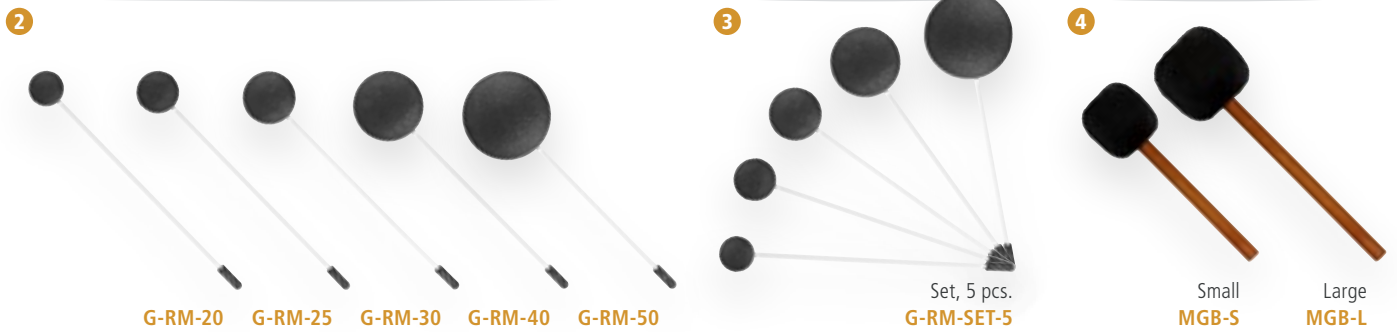

GONG MALLETS & BEATERS

1 GONG MALLETS

DIMENSIONS **MGM-S:** Small (11.81" x 2.76" x 2.76"); 138 g; For gongs from 20" to 80"
MGM-M: Medium (13.58" x 3.15" x 3.15"); 222 g; For gongs from 22" to 80"
MGM-L: Large (15.55" x 3.94" x 3.94"); 374 g; For gongs from 24" to 80"

MATERIALS Beech wood; Synthetic fleece

FEATURE May be used also as a pair

COLOURS **C:** Chai
L: Lavender
PG: Pure Green
R: Rose
SP: Sea Petrol
ST: Sweet Tangerine

2 GONG RESONANT MALLET SETS

SIZES **G-RM-20:** 0.8"
G-RM-25: 1.0"
G-RM-30: 1.2"
G-RM-40: 1.6"
G-RM-50: 2.0"

MATERIAL Specially treated rubber ball

FEATURES Produces a gentle effect of the high and deepest low tones
Explore therapeutic and atmospheric sounds with these mallets

3 GONG RESONANT MALLET SET

CONTAINS G-RM-20, G-RM-25, G-RM-30, G-RM-40, G-RM-50

4 GONG BEATERS

DIMENSIONS **MGB-S:** Small; +/- 220 g; For gongs up to 28"
MGB-L: Large; +/- 350 g; For gongs up to 40"

MATERIALS Sapele wood; Synthetic fleece

FEATURES To create a wide range of dynamics
Heat-branded logo
MGB-S: Also perfect for singing bowls from 1,000 grams

5 TAM TAM BEATERS

DIMENSIONS **MTTB-24:** +/- 250 g; For 24" tam tams
MTTB-28: +/- 500 g; For 28" tam tams
MTTB-32: +/- 600 g; For 32" tam tams
MTTB-36: +/- 700 g; For 36" tam tams
MTTB-40: +/- 800 g; For 40" tam tams

MATERIALS Beech wood; Cotton plush; Sheep wool